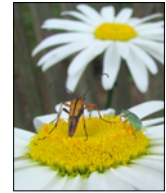

flower longhorn beetle
Strangalia famelica